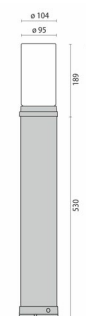

# STILO+MIDI H720

<b>Part number</b>	302275
<b>Lampholder:</b>	E27
<b>Light Source:</b>	INCANDESCENT LAMPS (A60)
<b>Wattage:</b>	1x60 W
<b>Finish:</b>	AN-96 / Anthracite gray / Textured
<b>Insulation class:</b>	I
<b>Degree of protection:</b>	IP44
<b>IK-J-xxIP:</b>	IK04 0.50J xx3
<b>Optic:</b>	SYMMETRIC EXTRA WIDE REFLECTOR
<b>Ta MIN luminaire:</b>	-30°
<b>Ta MAX luminaire:</b>	45°

## Description

Garden luminaire, pole-mounted or mounted on wall bracket, comprising:

- Die-cast painted aluminium glass holder
- Blown matte glass diffuser
- Foam silicone gasket
- Techno-polymer unheaded screws for quick locking of the diffuser to the housing
- Die-cast aluminium cable compartment
- Options: screens and rasters in different heights and configurations
- Extruded painted aluminium post (h 500 mm) with base plate, for the STILO+MINI and STILO+MIDI versions

## Photometric data

## Technical drawings