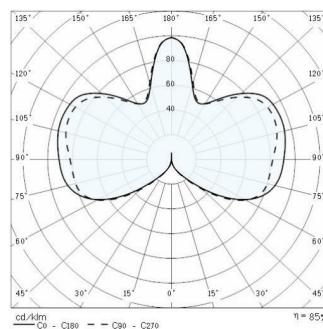

## Description

Garden luminaire, pole-mounted or mounted on wall bracket, comprising:

- Die-cast painted aluminium glass holder
- Blown matte glass diffuser
- Foam silicone gasket
- Techno-polymer unheaded screws for quick locking of the diffuser to the housing
- Die-cast aluminium cable compartment
- Options: screens and rasters in different heights and configurations
- Extruded painted aluminium post (h 500 mm) with base plate, for the STILO+MINI and STILO+MIDI versions

## Photometric data